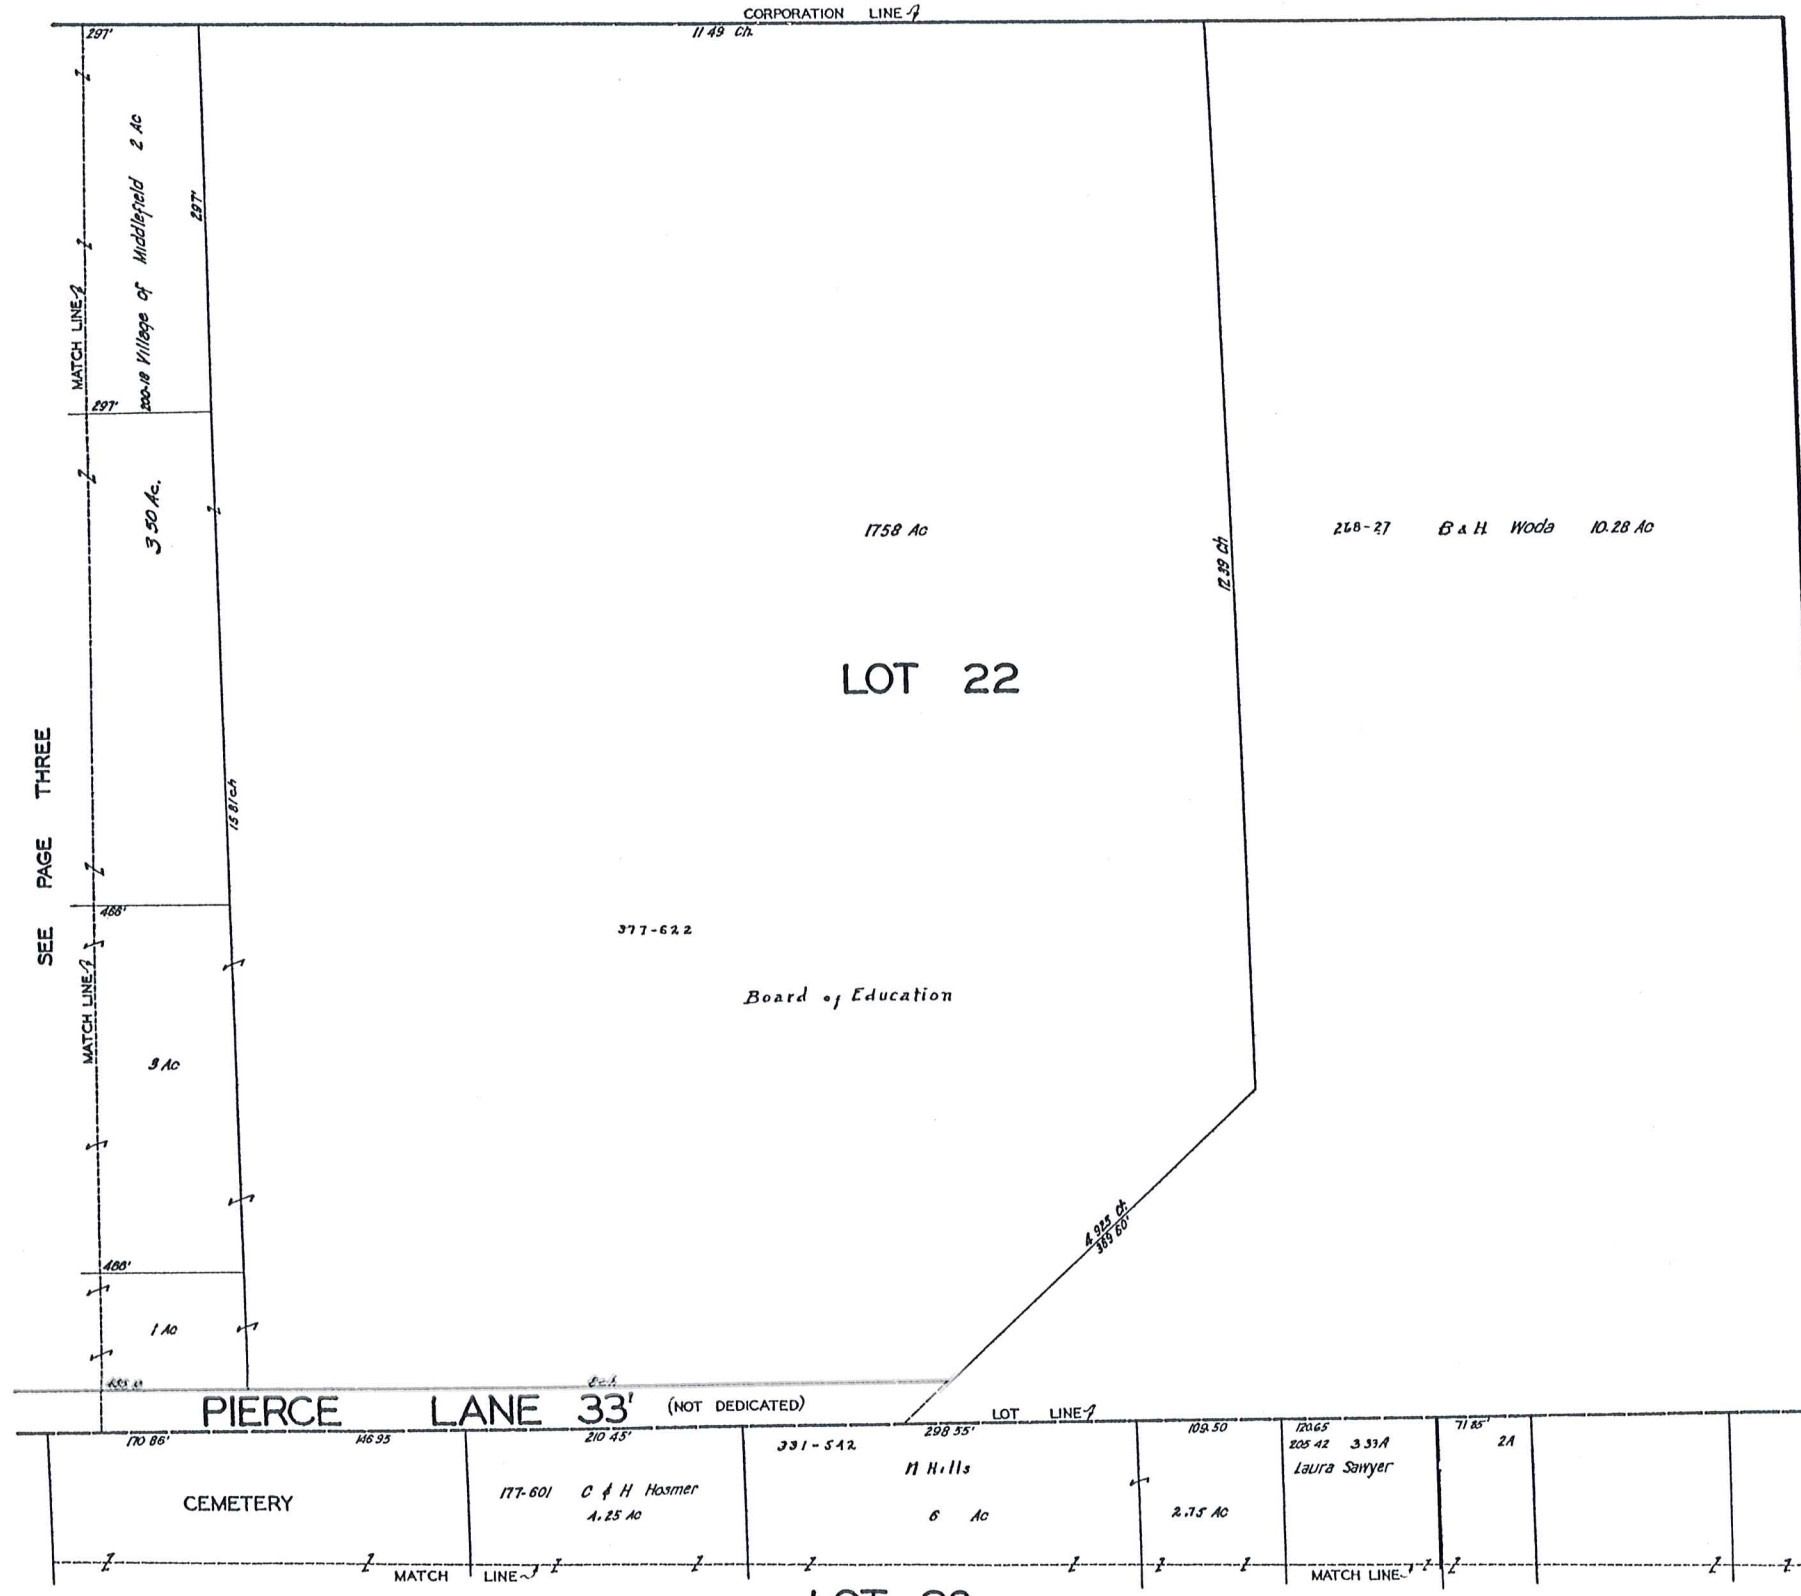

MIDDLEFIELD VIL - 4 NOT TO SCALE 1968

JAN 1, 1968

SEE PAGE THREE

SEE PAGE EIGHT