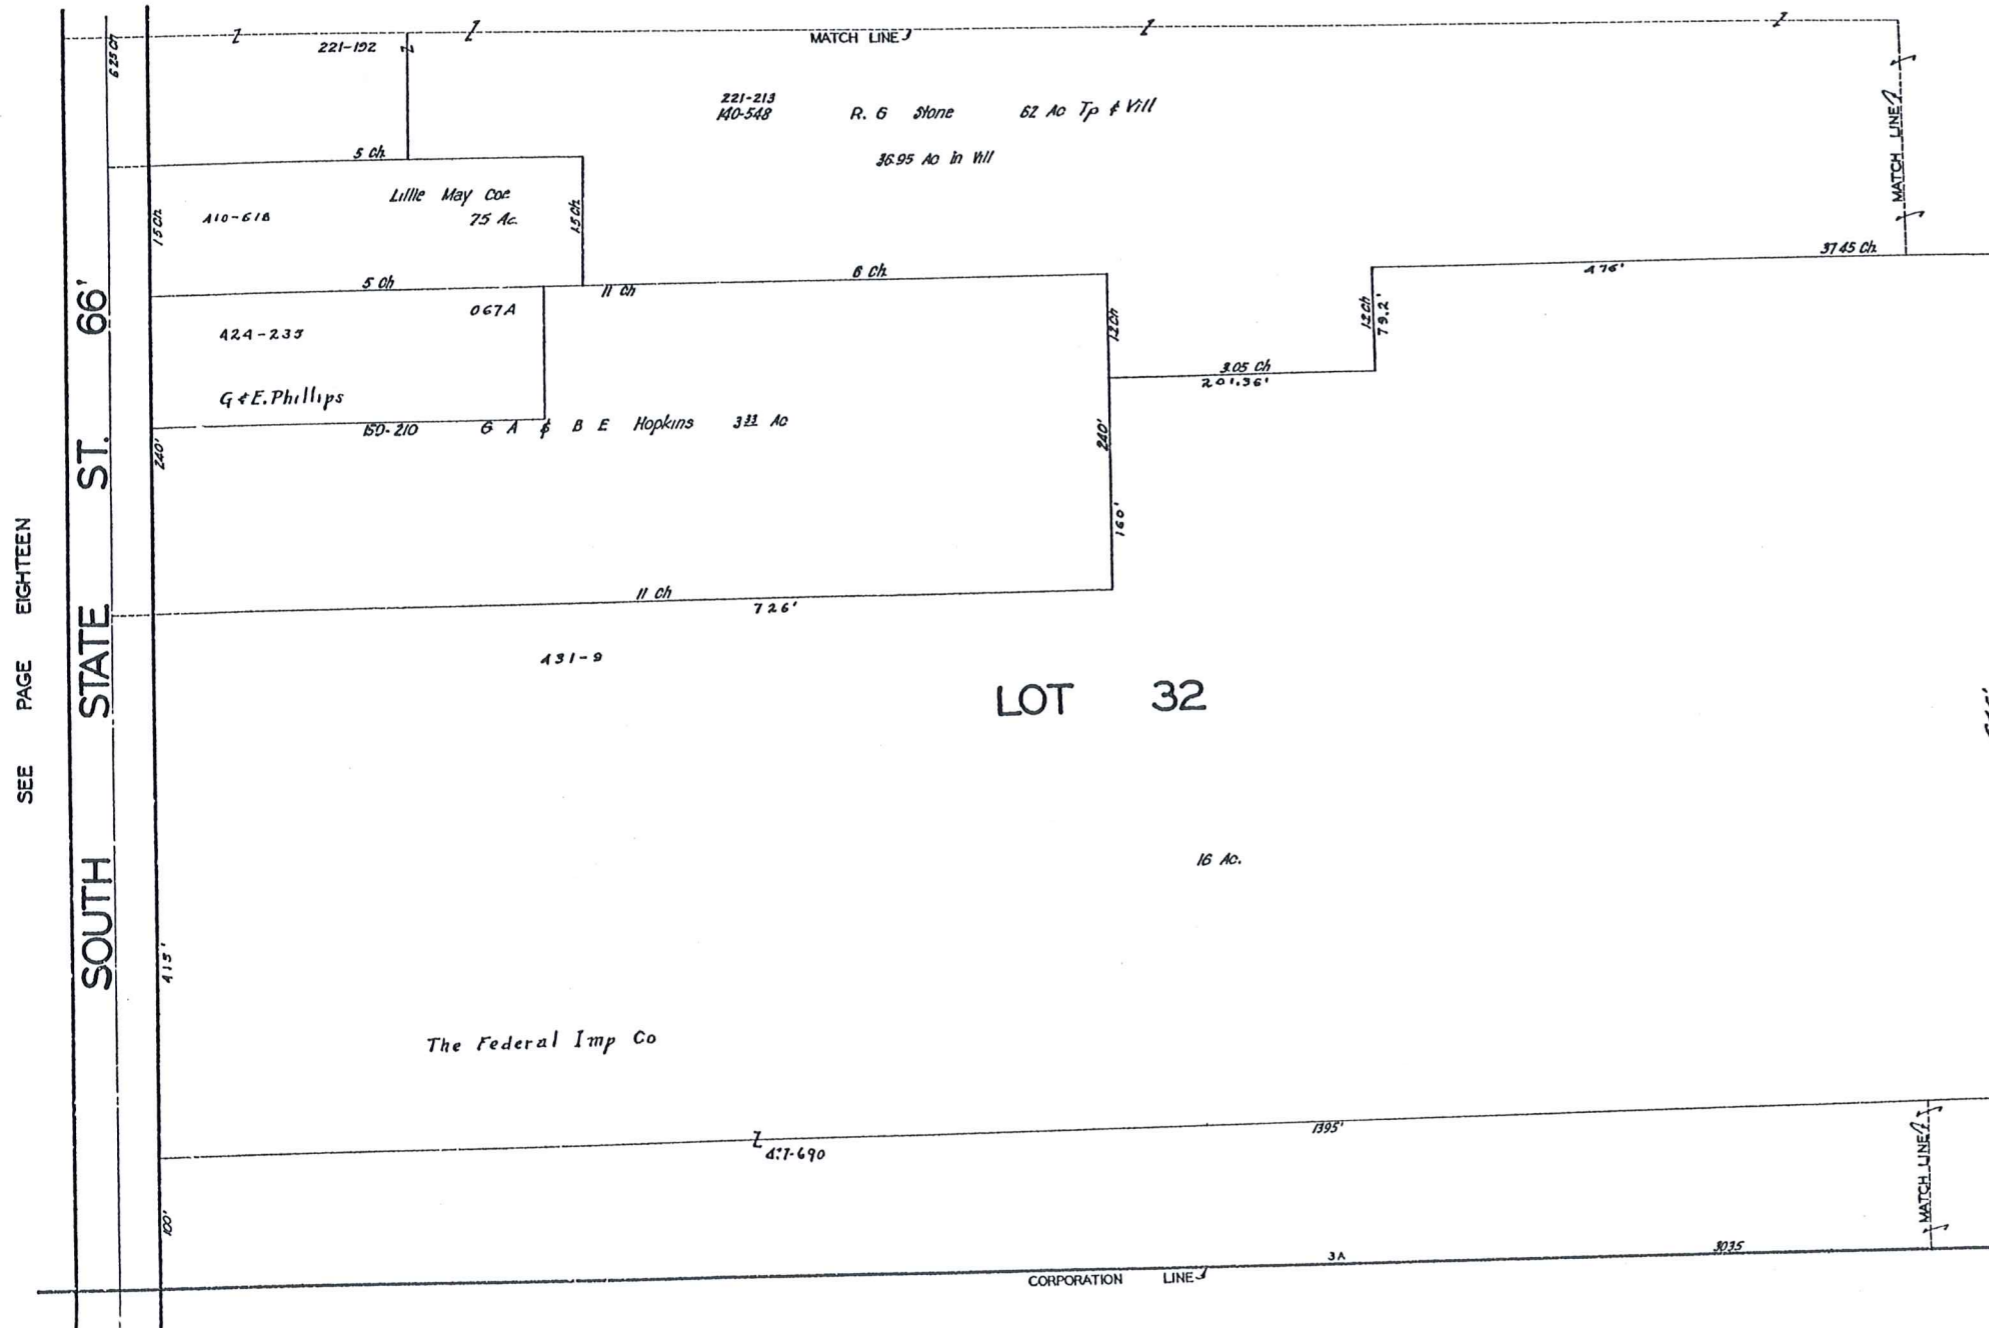

MIDDLEFIELD VIL - 15 NOT TO SCALE 1968

SCALE 1"=66'

JAN. 1, 1968

**MIDDLEFIELD
VIL - 16
NOT TO SCALE
1968**

SCALE 1"=66'

JAN 1, 1968

MIDDLEFIELD VIL - 19 NOT TO SCALE 1968

SEE PAGE FIFTEEN