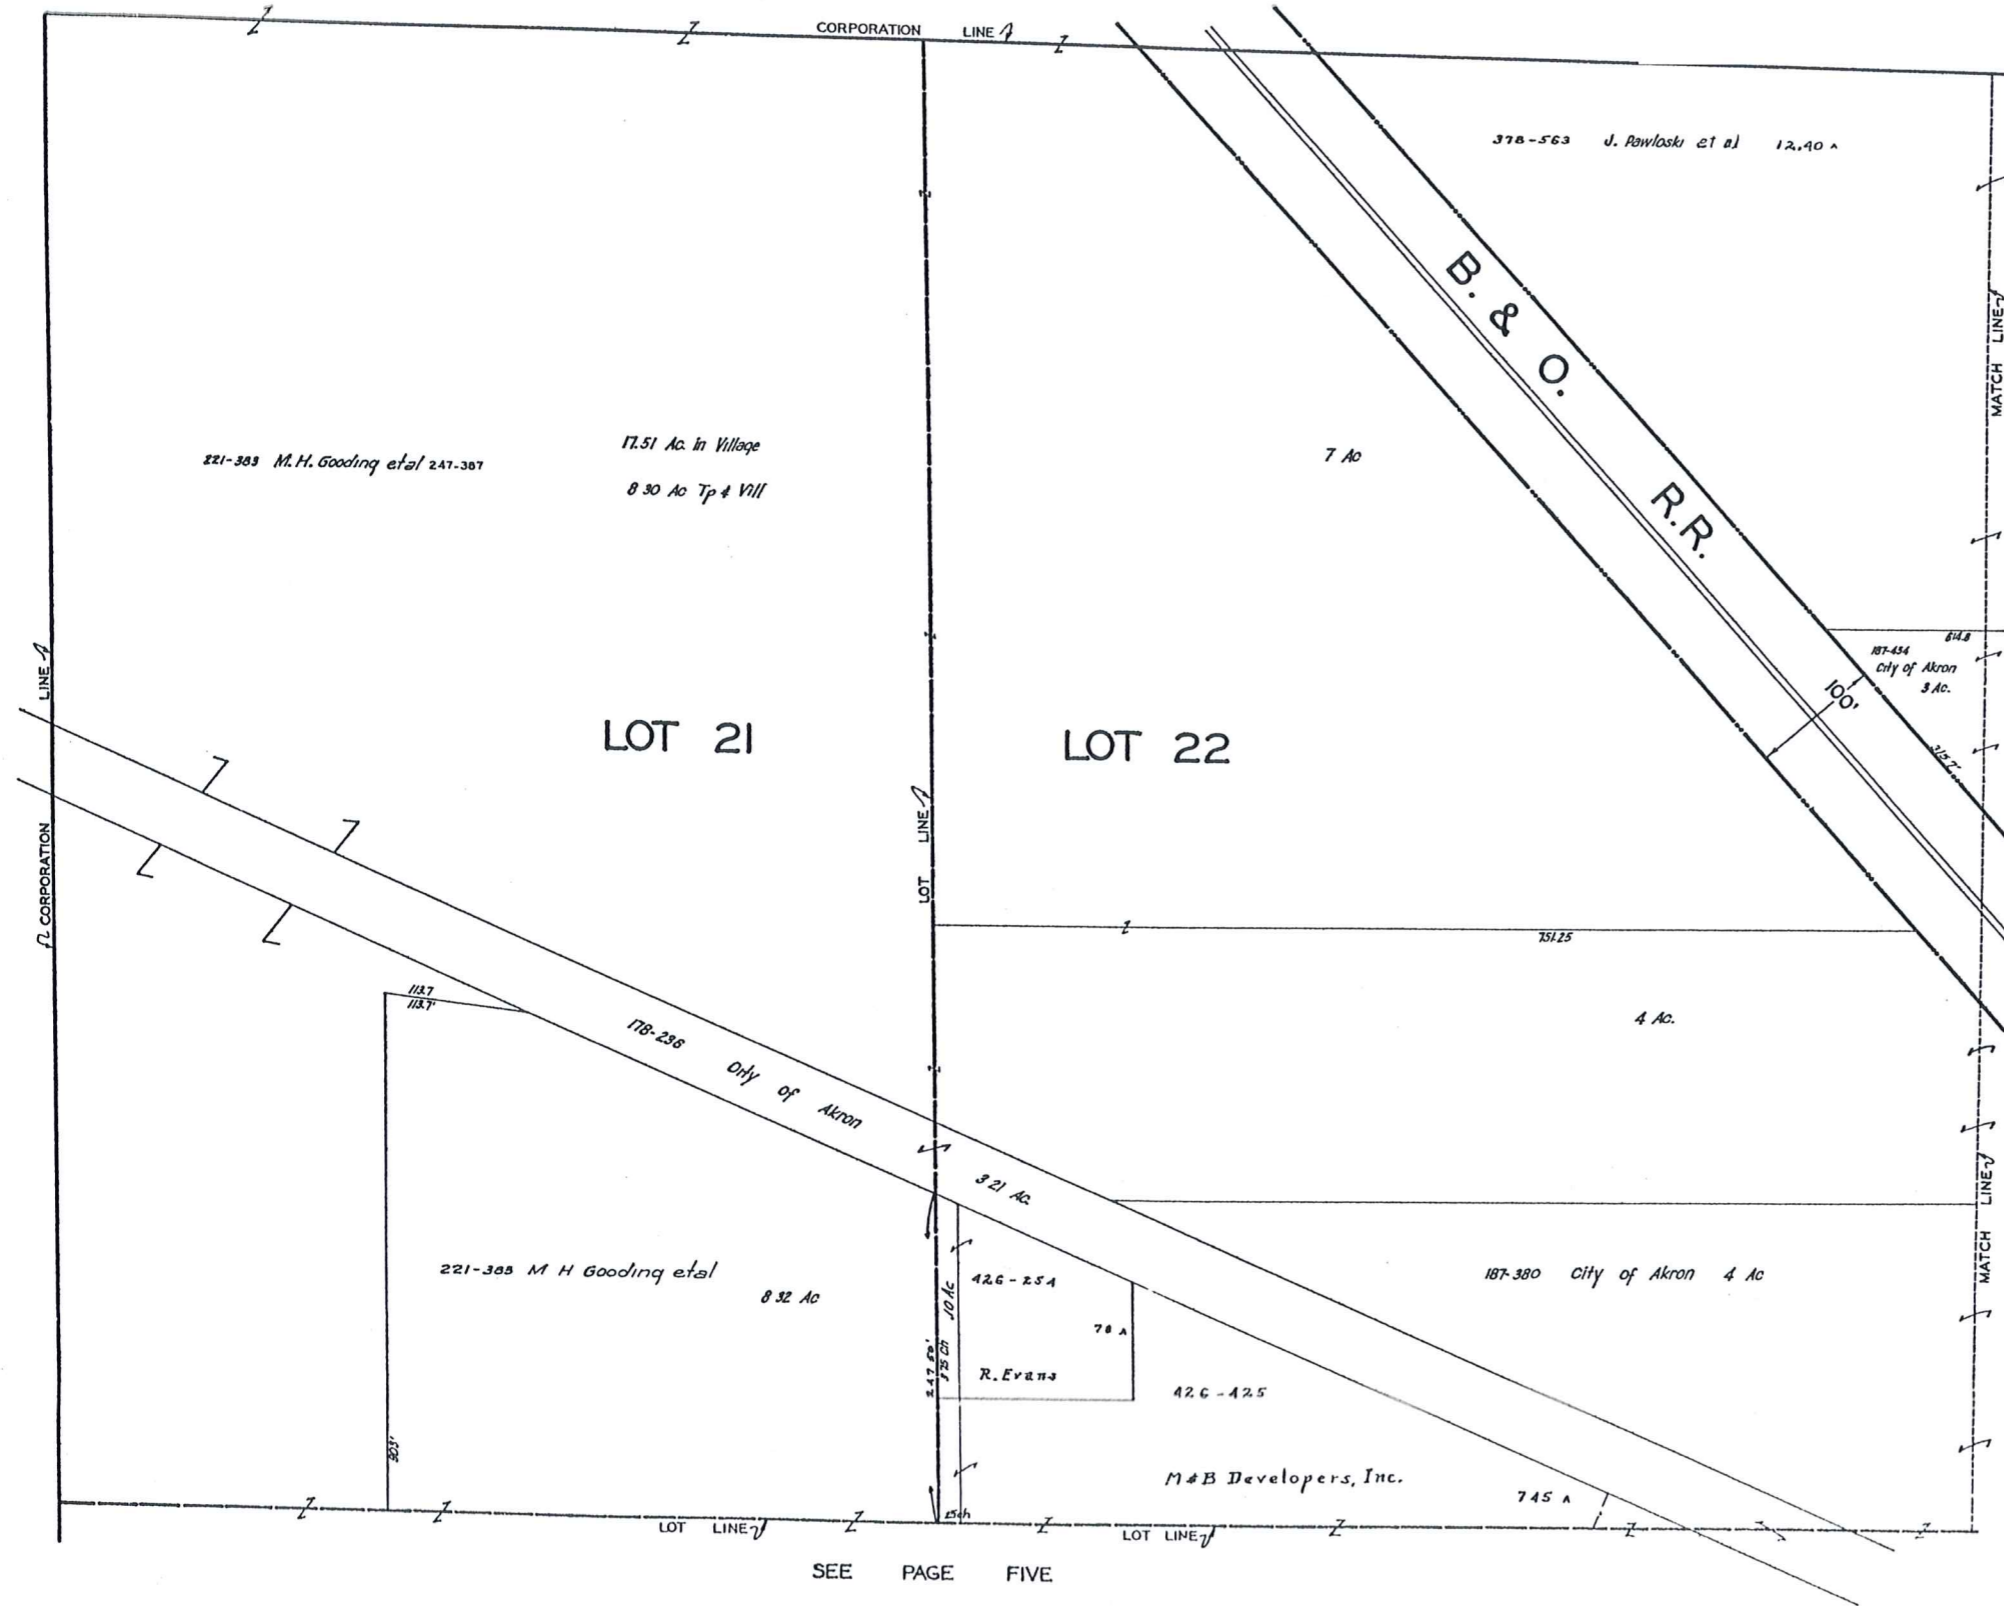

INDEX MAP OF MIDDLEFIELD VILL.

SCALE 1"=330'

**MIDDLEFIELD
VIL - 1
NOT TO SCALE
1968**

JAN 1, 1968

MIDDLEFIELD VILLAGE
PG. 1

MIDDLEFIELD VIL - 2 NOT TO SCALE 1968

SCALE 1"=66'

JAN 1, 1968

MIDDLEFIELD VIL - 15 NOT TO SCALE 1968

SCALE 1"=66'

JAN. 1, 1968

**MIDDLEFIELD
VIL - 16
NOT TO SCALE
1968**

SCALE 1"=66'

JAN 1, 1968

MIDDLEFIELD VIL - 19 NOT TO SCALE 1968

SEE PAGE FIFTEEN

SCALE 1"=66'

JAN .1 , 1968

SEE PAGE EIGHTEEN

SEE PAGE TWENTY

MIDDLEFIELD VIL - 20 NOT TO SCALE 1968

JAN .1, 1968