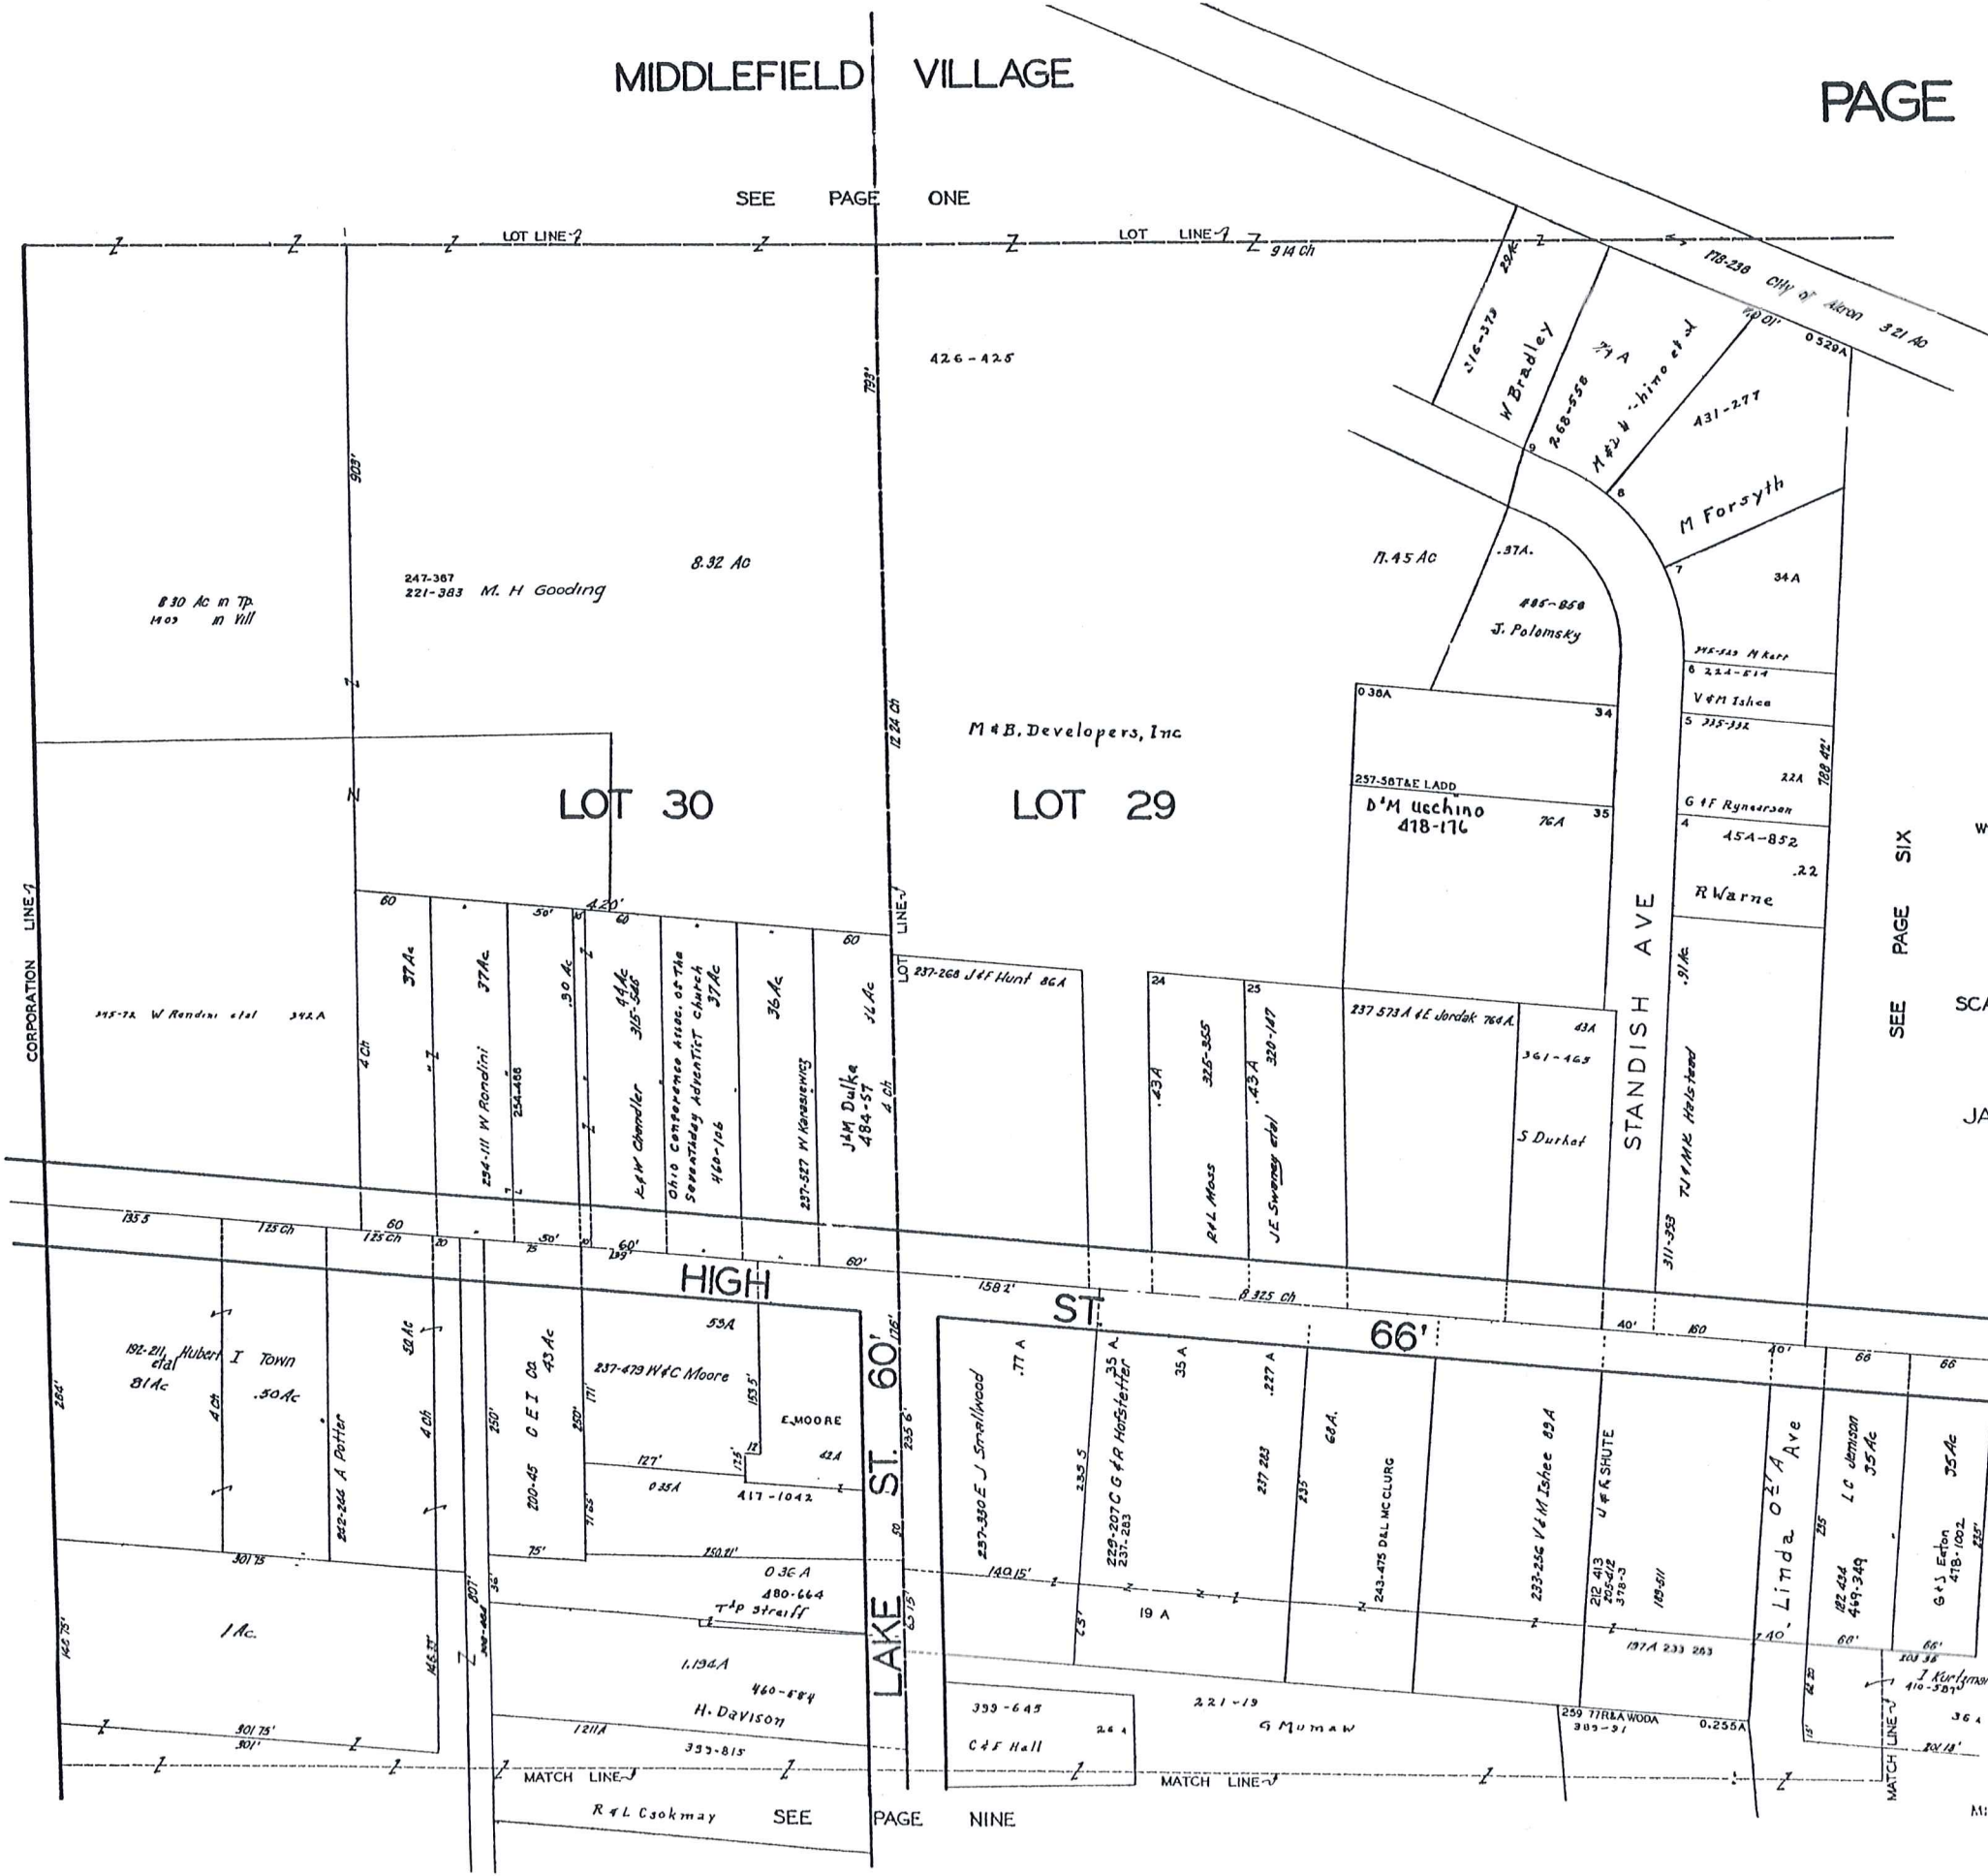

SEE PAGE ONE

MIDDLEFIELD VIL - 5 NOT TO SCALE 1968

SEE PAGE SIX

JAN. 1, 1968

MATCH LINE SEE PAGE NINE