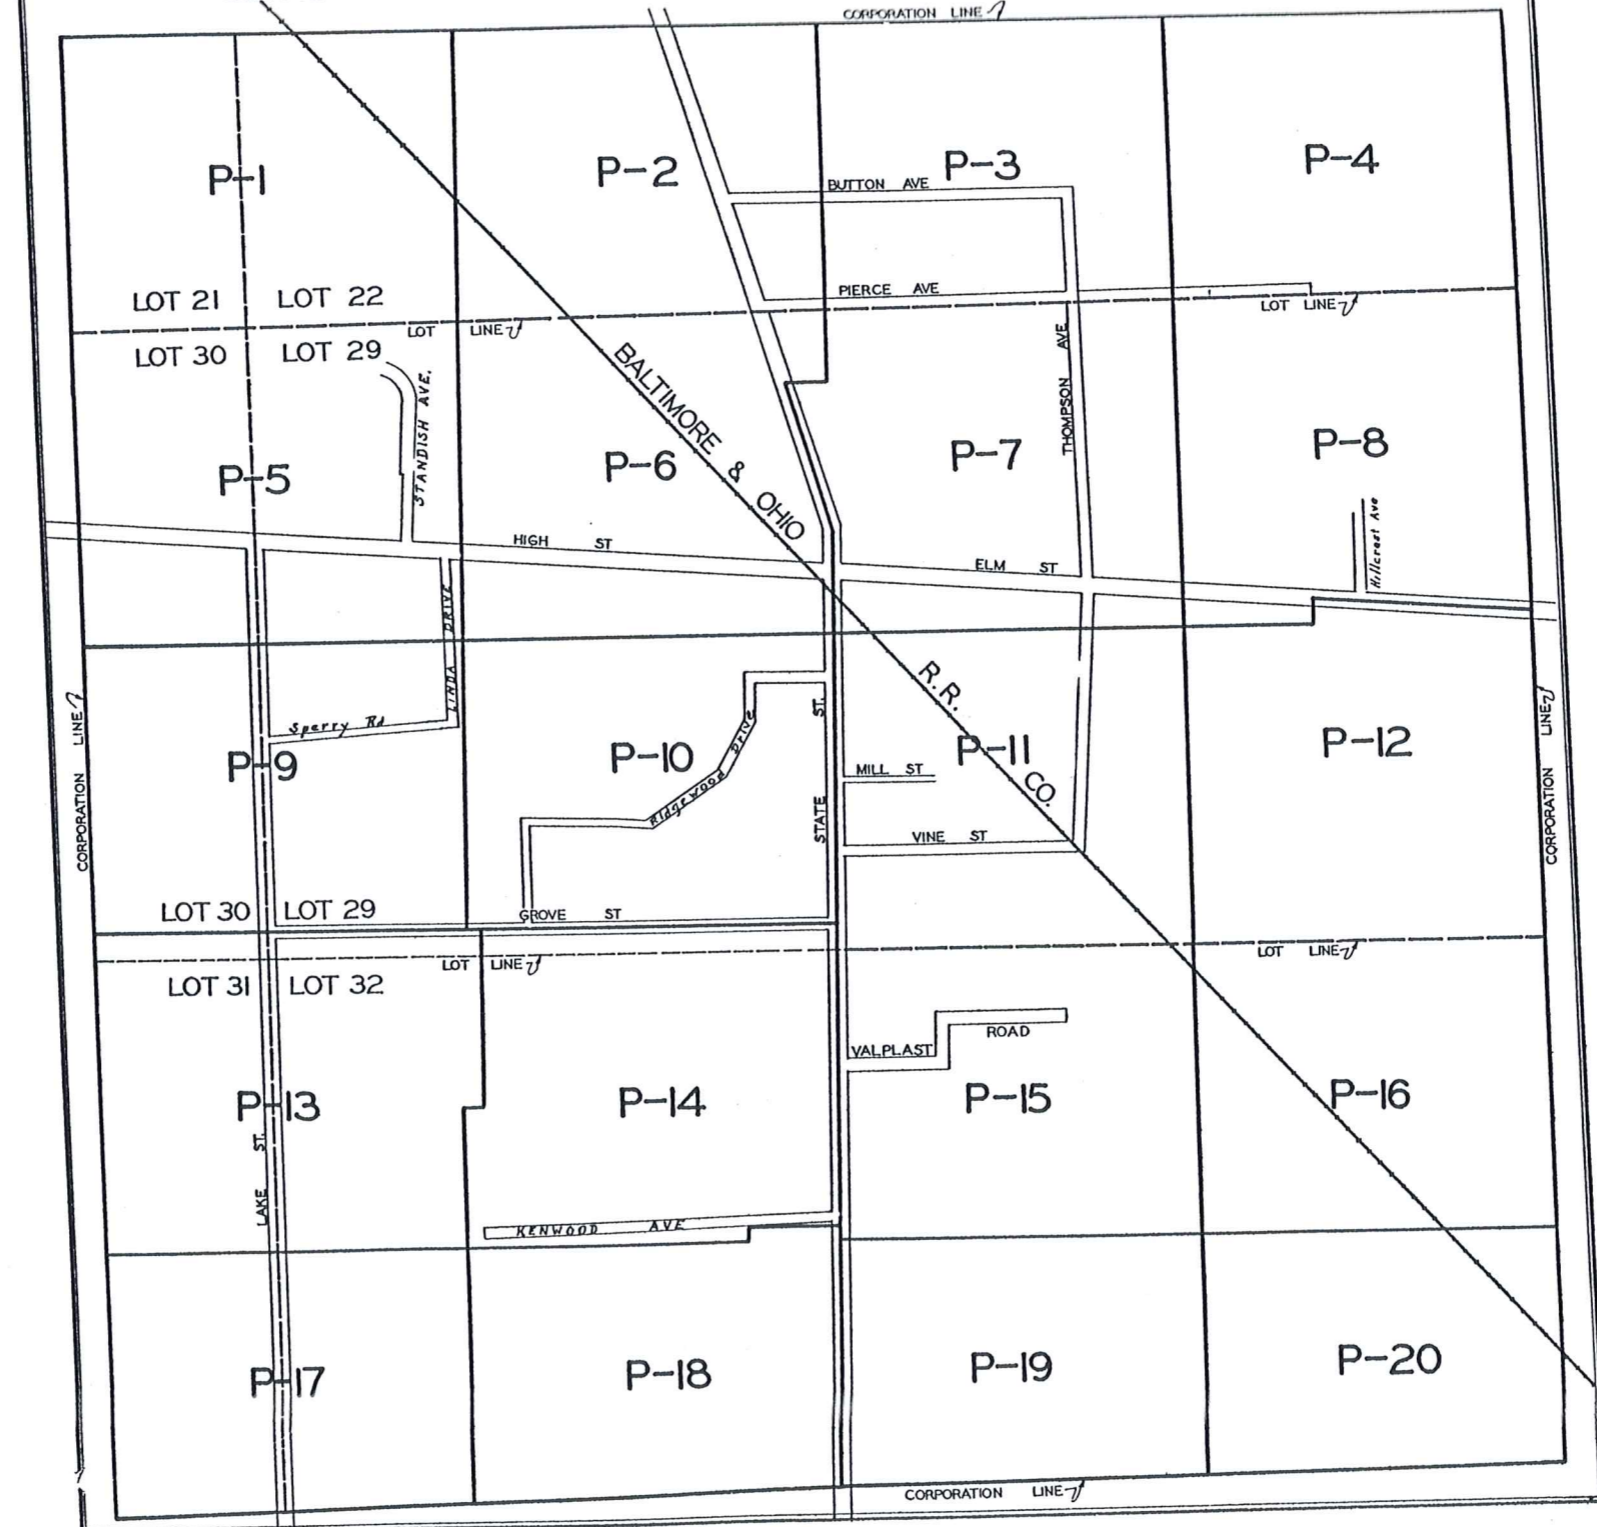

INDEX MAP OF MIDDLEFIELD VILL.

SCALE 1"=330'

**MIDDLEFIELD
VIL - 1
NOT TO SCALE
1968**

JAN 1, 1968

MIDDLEFIELD VILLAGE
PG. 1

MIDDLEFIELD VIL - 2 NOT TO SCALE 1968

SCALE 1"=66'

JAN 1, 1968