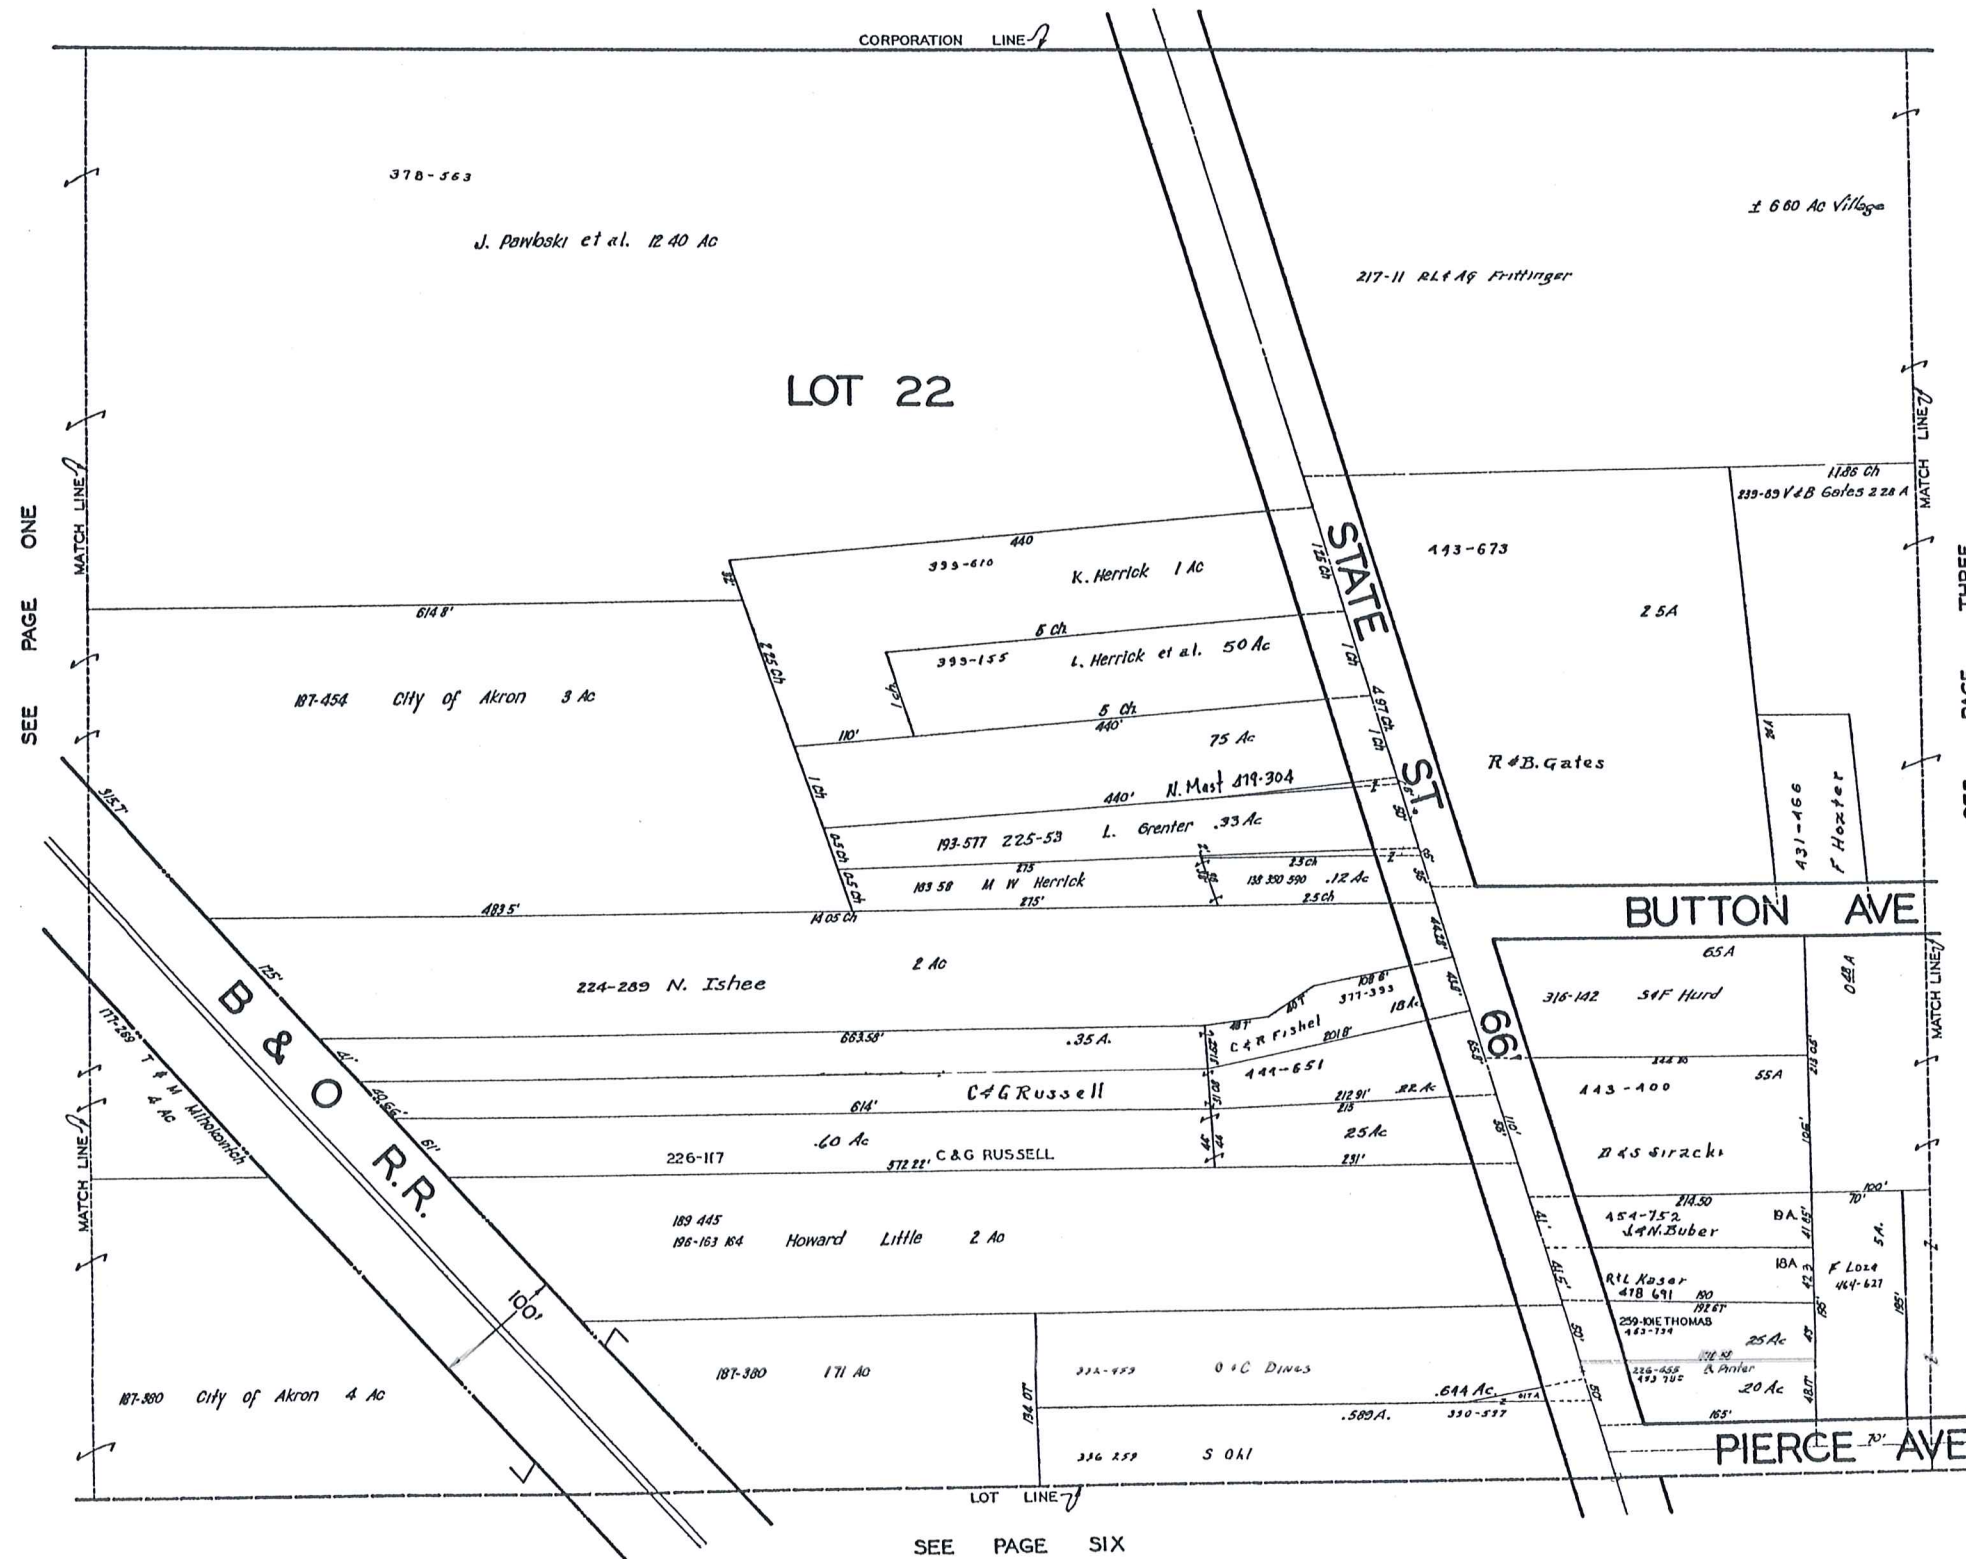

INDEX MAP OF MIDDLEFIELD VILL.

SCALE 1"=330'

**MIDDLEFIELD
VIL - 1
NOT TO SCALE
1968**

JAN 1, 1968

MIDDLEFIELD VILLAGE
PG. 1

MIDDLEFIELD VIL - 2 NOT TO SCALE 1968

SCALE 1"=66'

JAN 1, 1968

SCALE 1"=66'

JAN .1 , 1968

SEE PAGE EIGHTEEN

SEE PAGE TWENTY

MIDDLEFIELD VIL - 20 NOT TO SCALE 1968

JAN .1, 1968