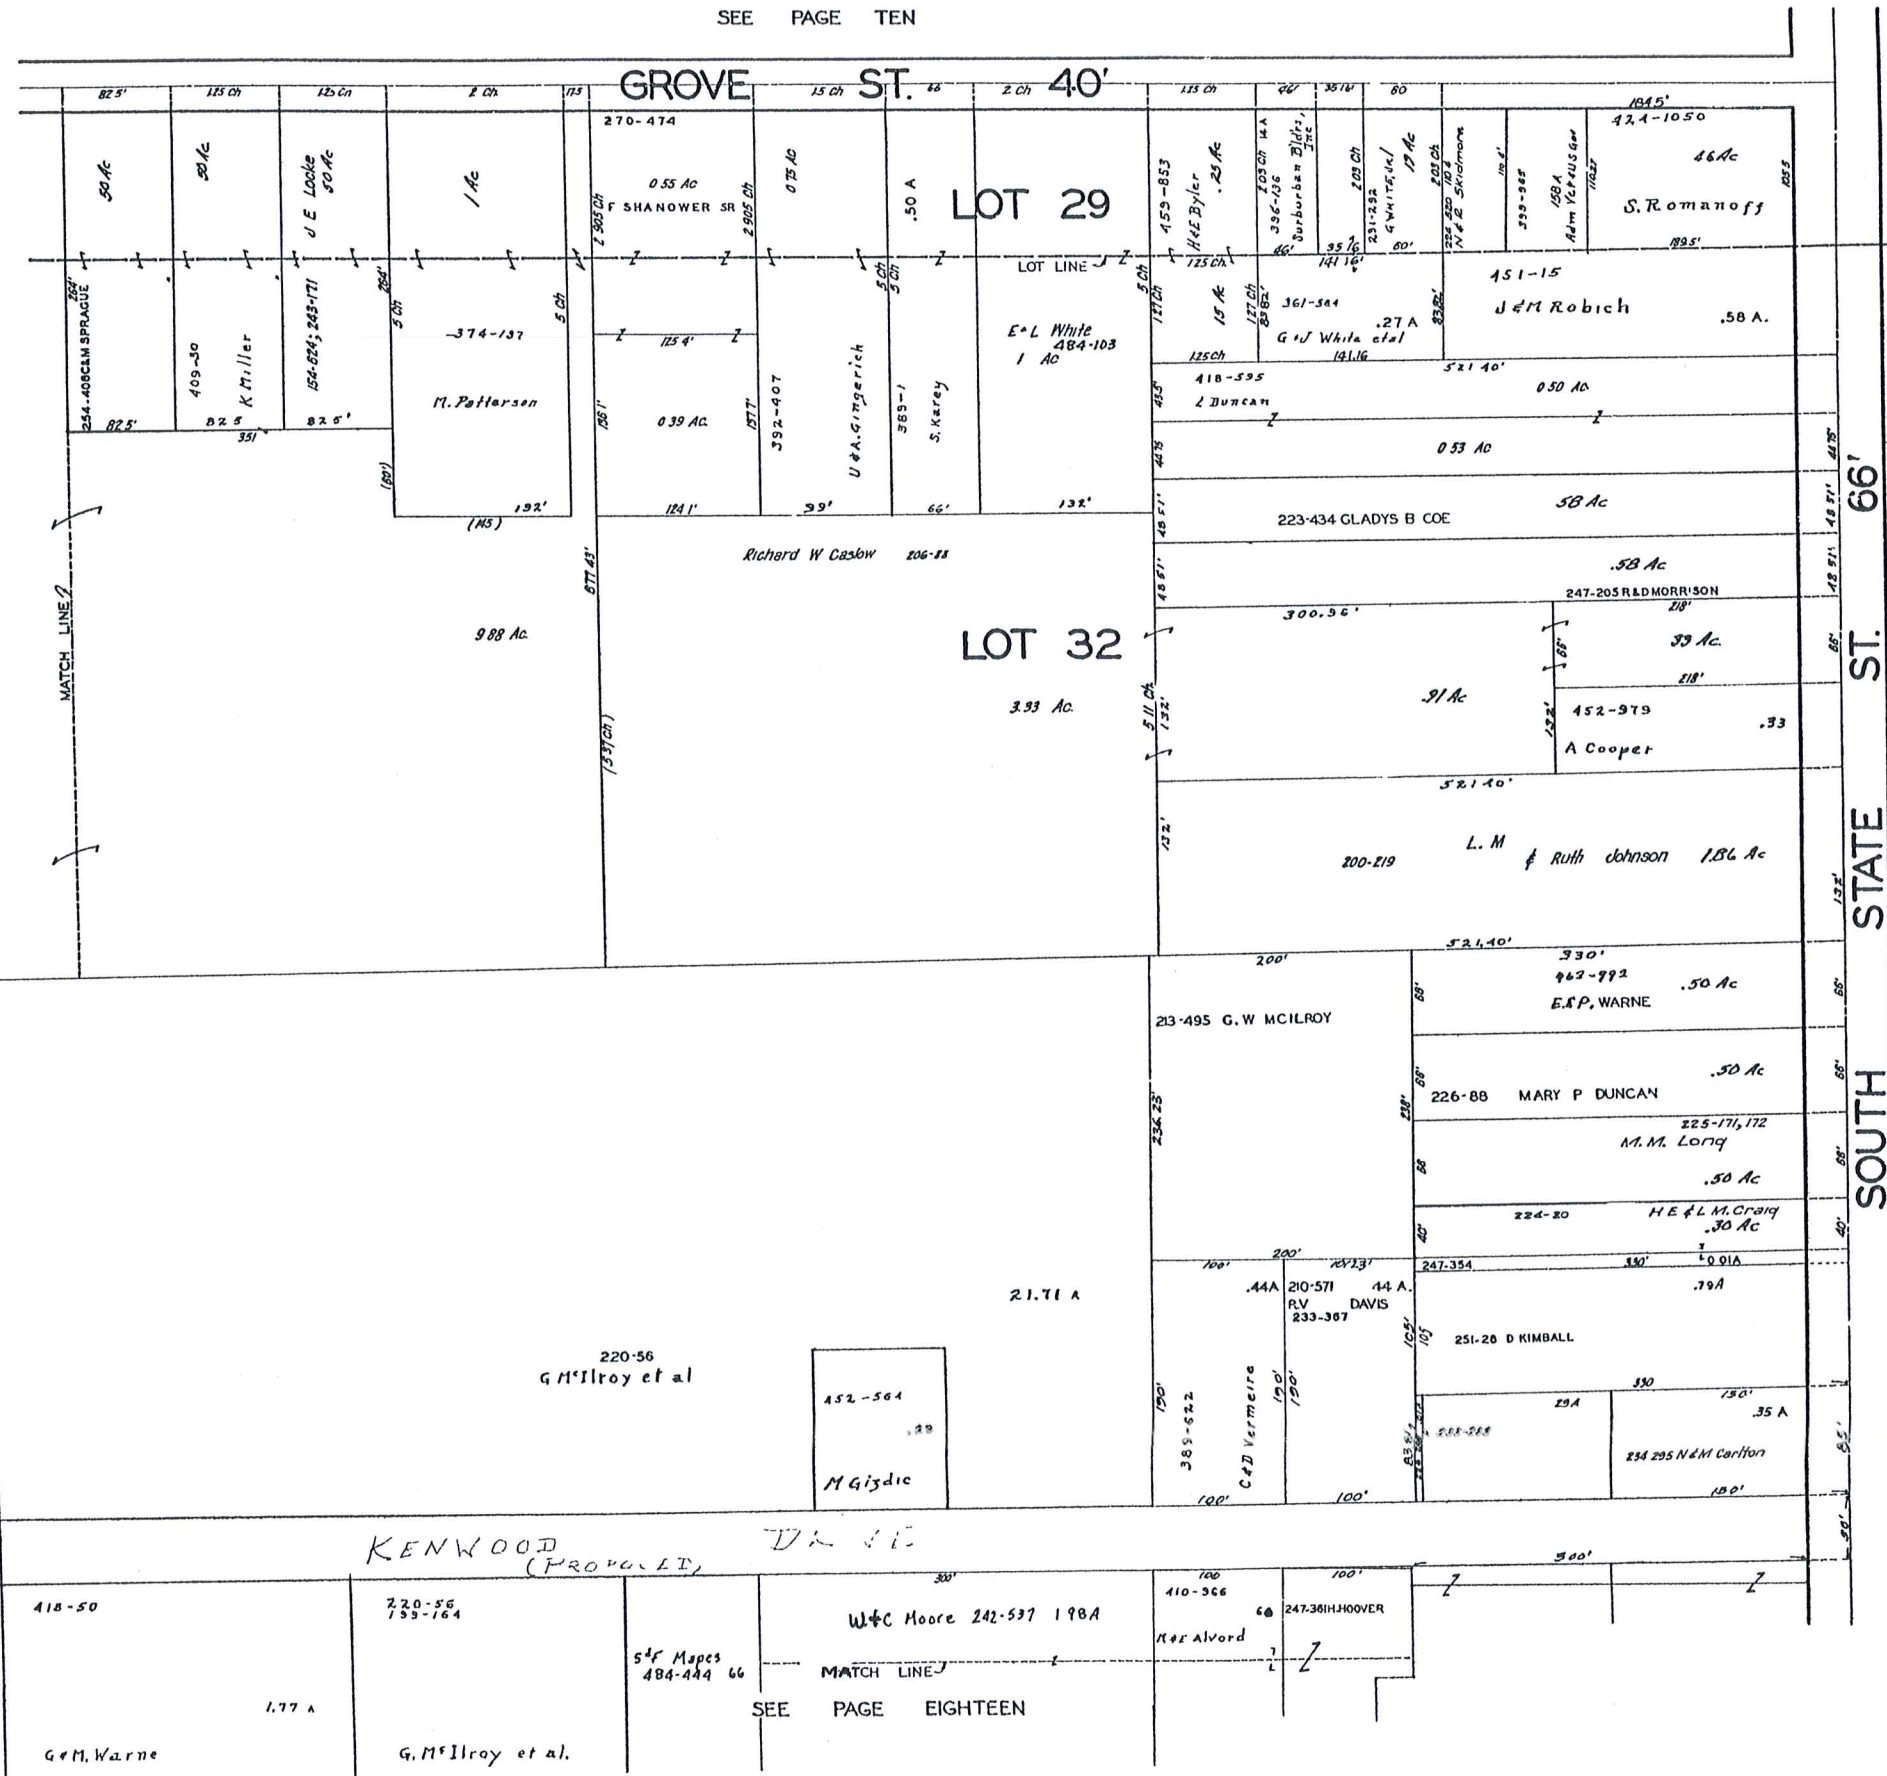

SEE PAGE TEN

MIDDLEFIELD VIL - 14 NOT TO SCALE 1968

PAGE THIRTEEN

SEE MATCH LINE

SCALE 1"=66'

JAN 1, 1968

SEE PAGE FIFTEEN

SEE PAGE EIGHTEEN