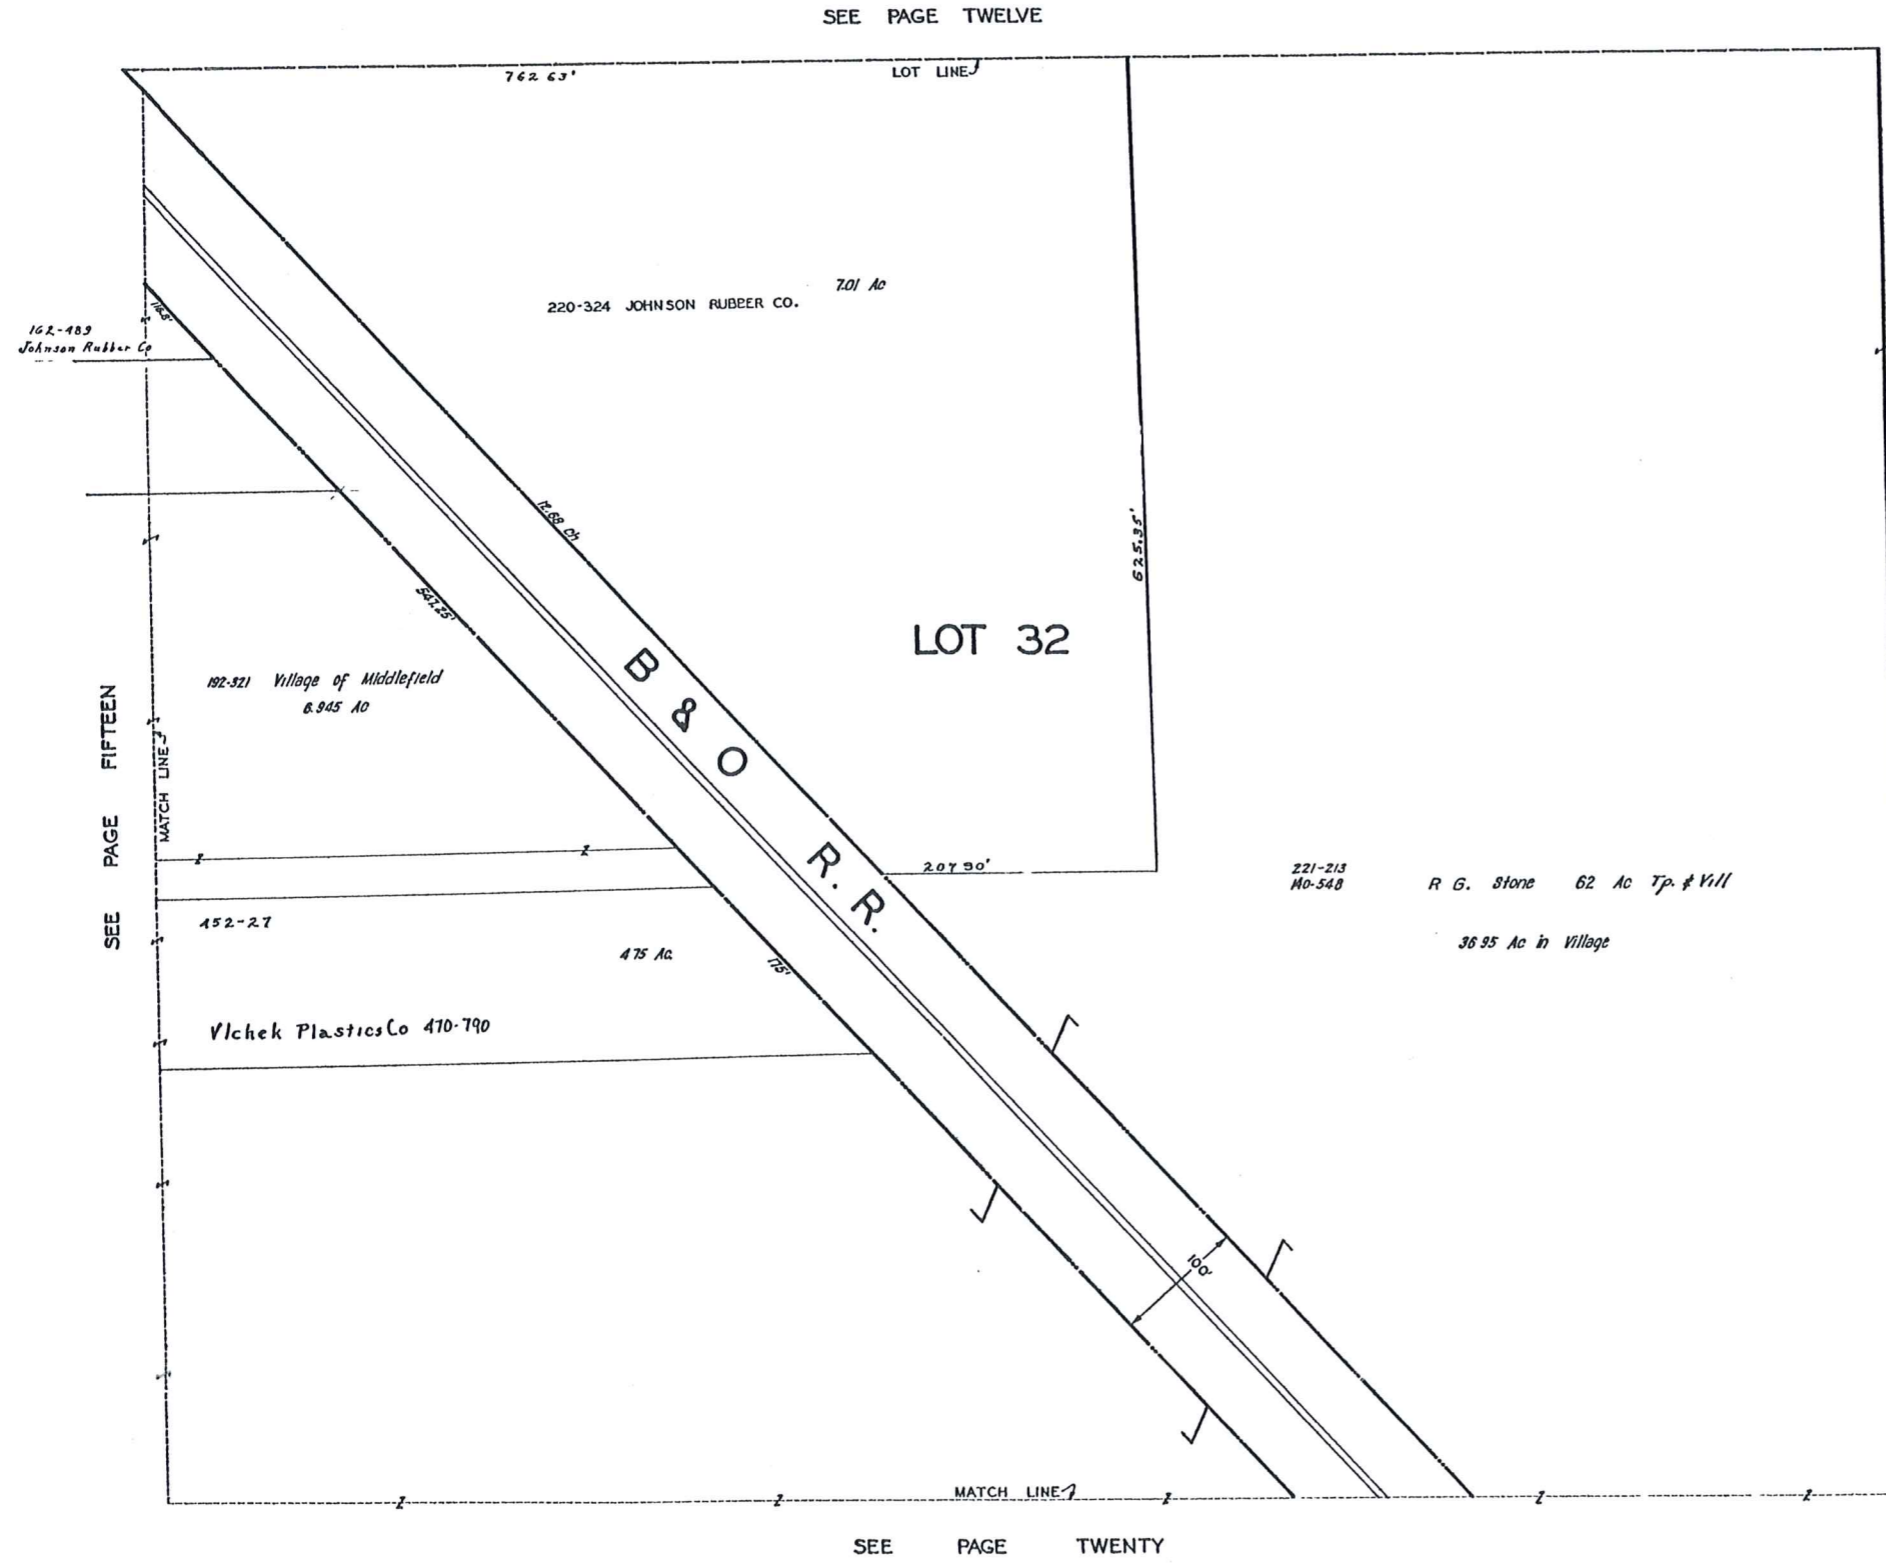

**MIDDLEFIELD
VIL - 16
NOT TO SCALE
1968**

SCALE 1"=66'

JAN 1, 1968