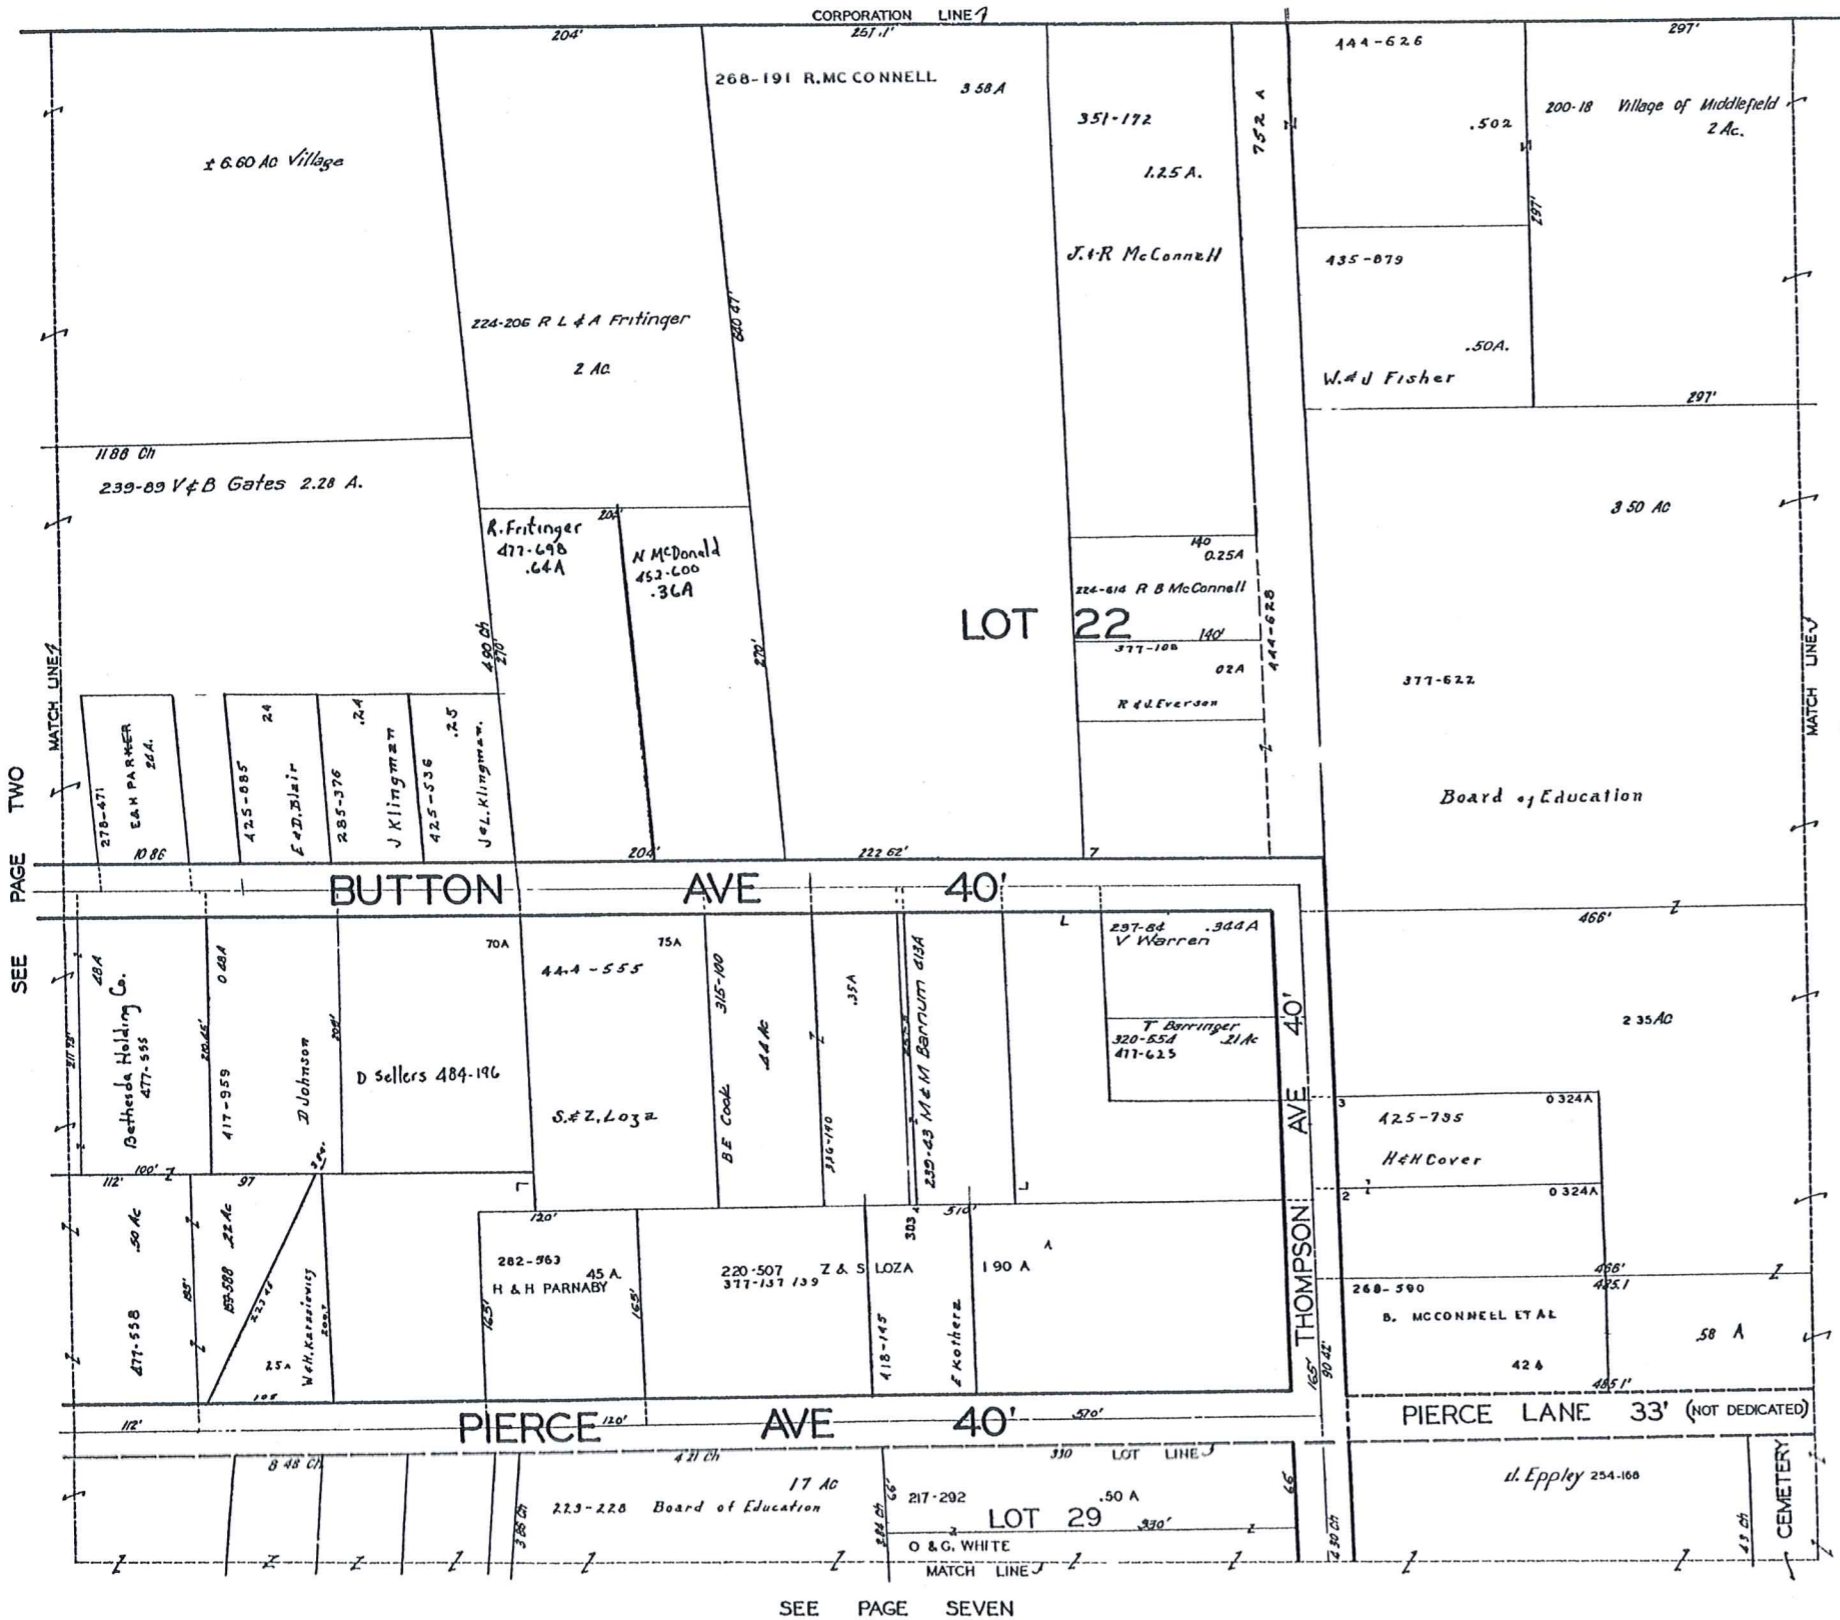

MIDDLEFIELD VIL - 3 NOT TO SCALE 1968

JAN 1, 1968

SEE PAGE TWO

SEE PAGE FOUR

SEE PAGE SEVEN