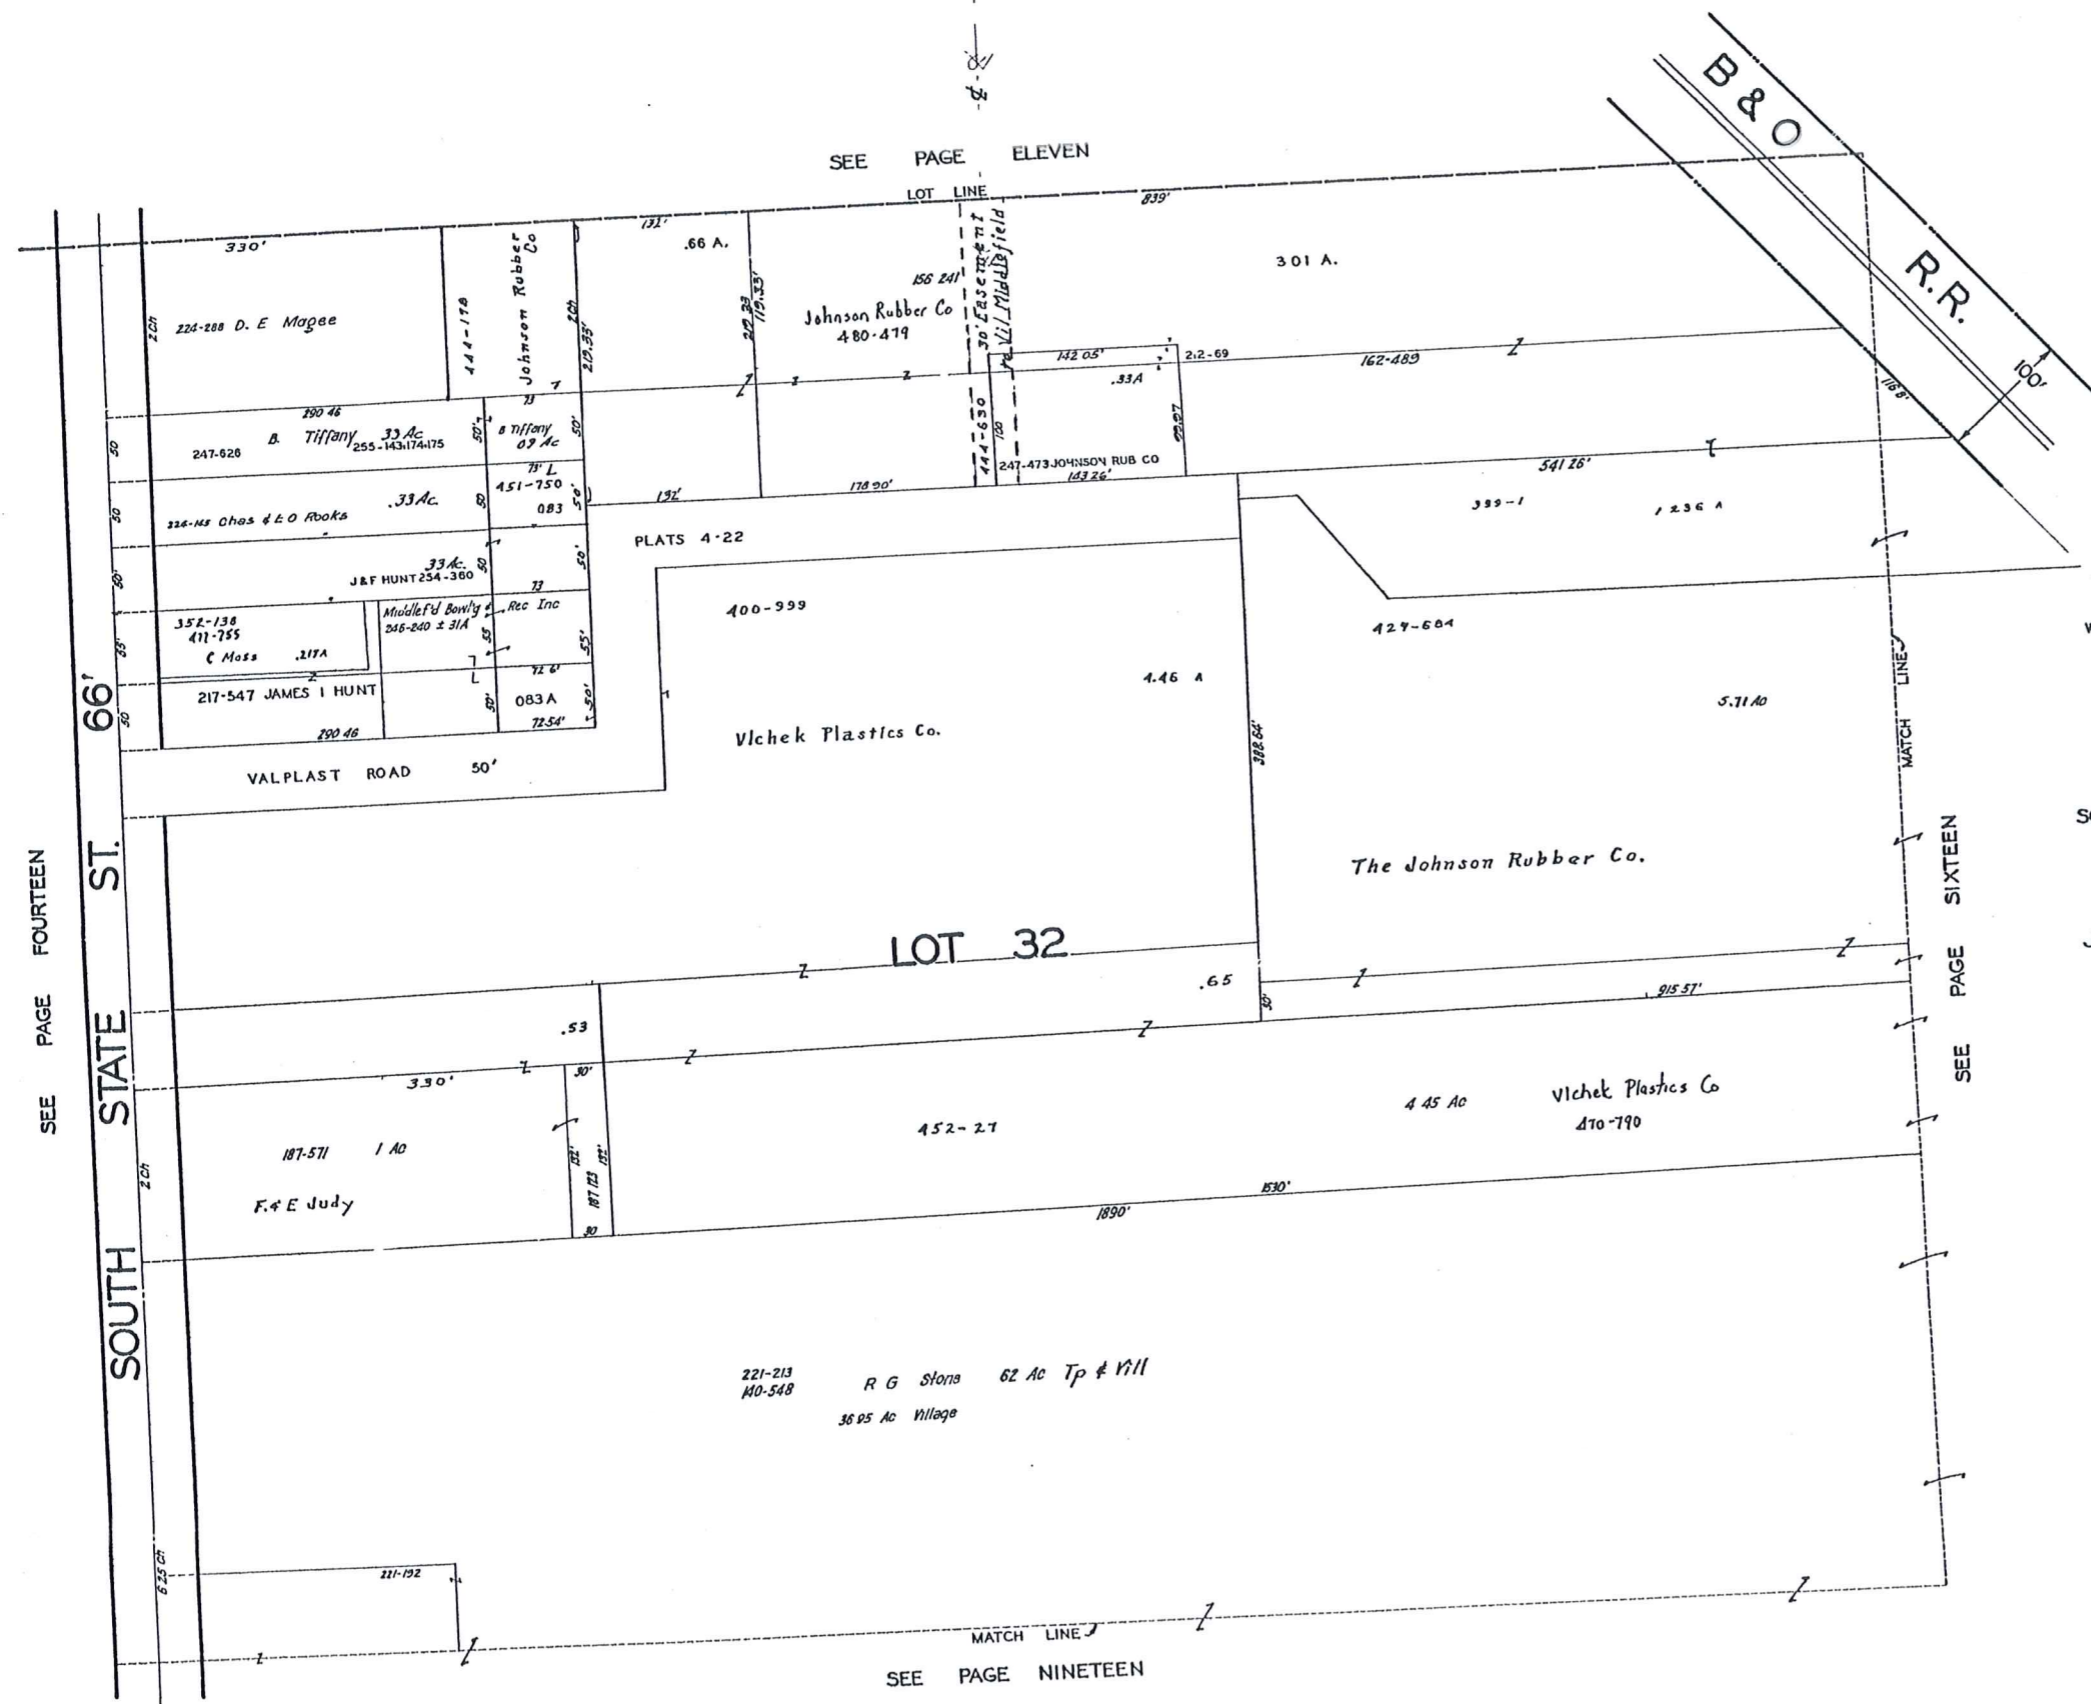

MIDDLEFIELD VIL - 15 NOT TO SCALE 1968

SCALE 1"=66'

JAN. 1, 1968