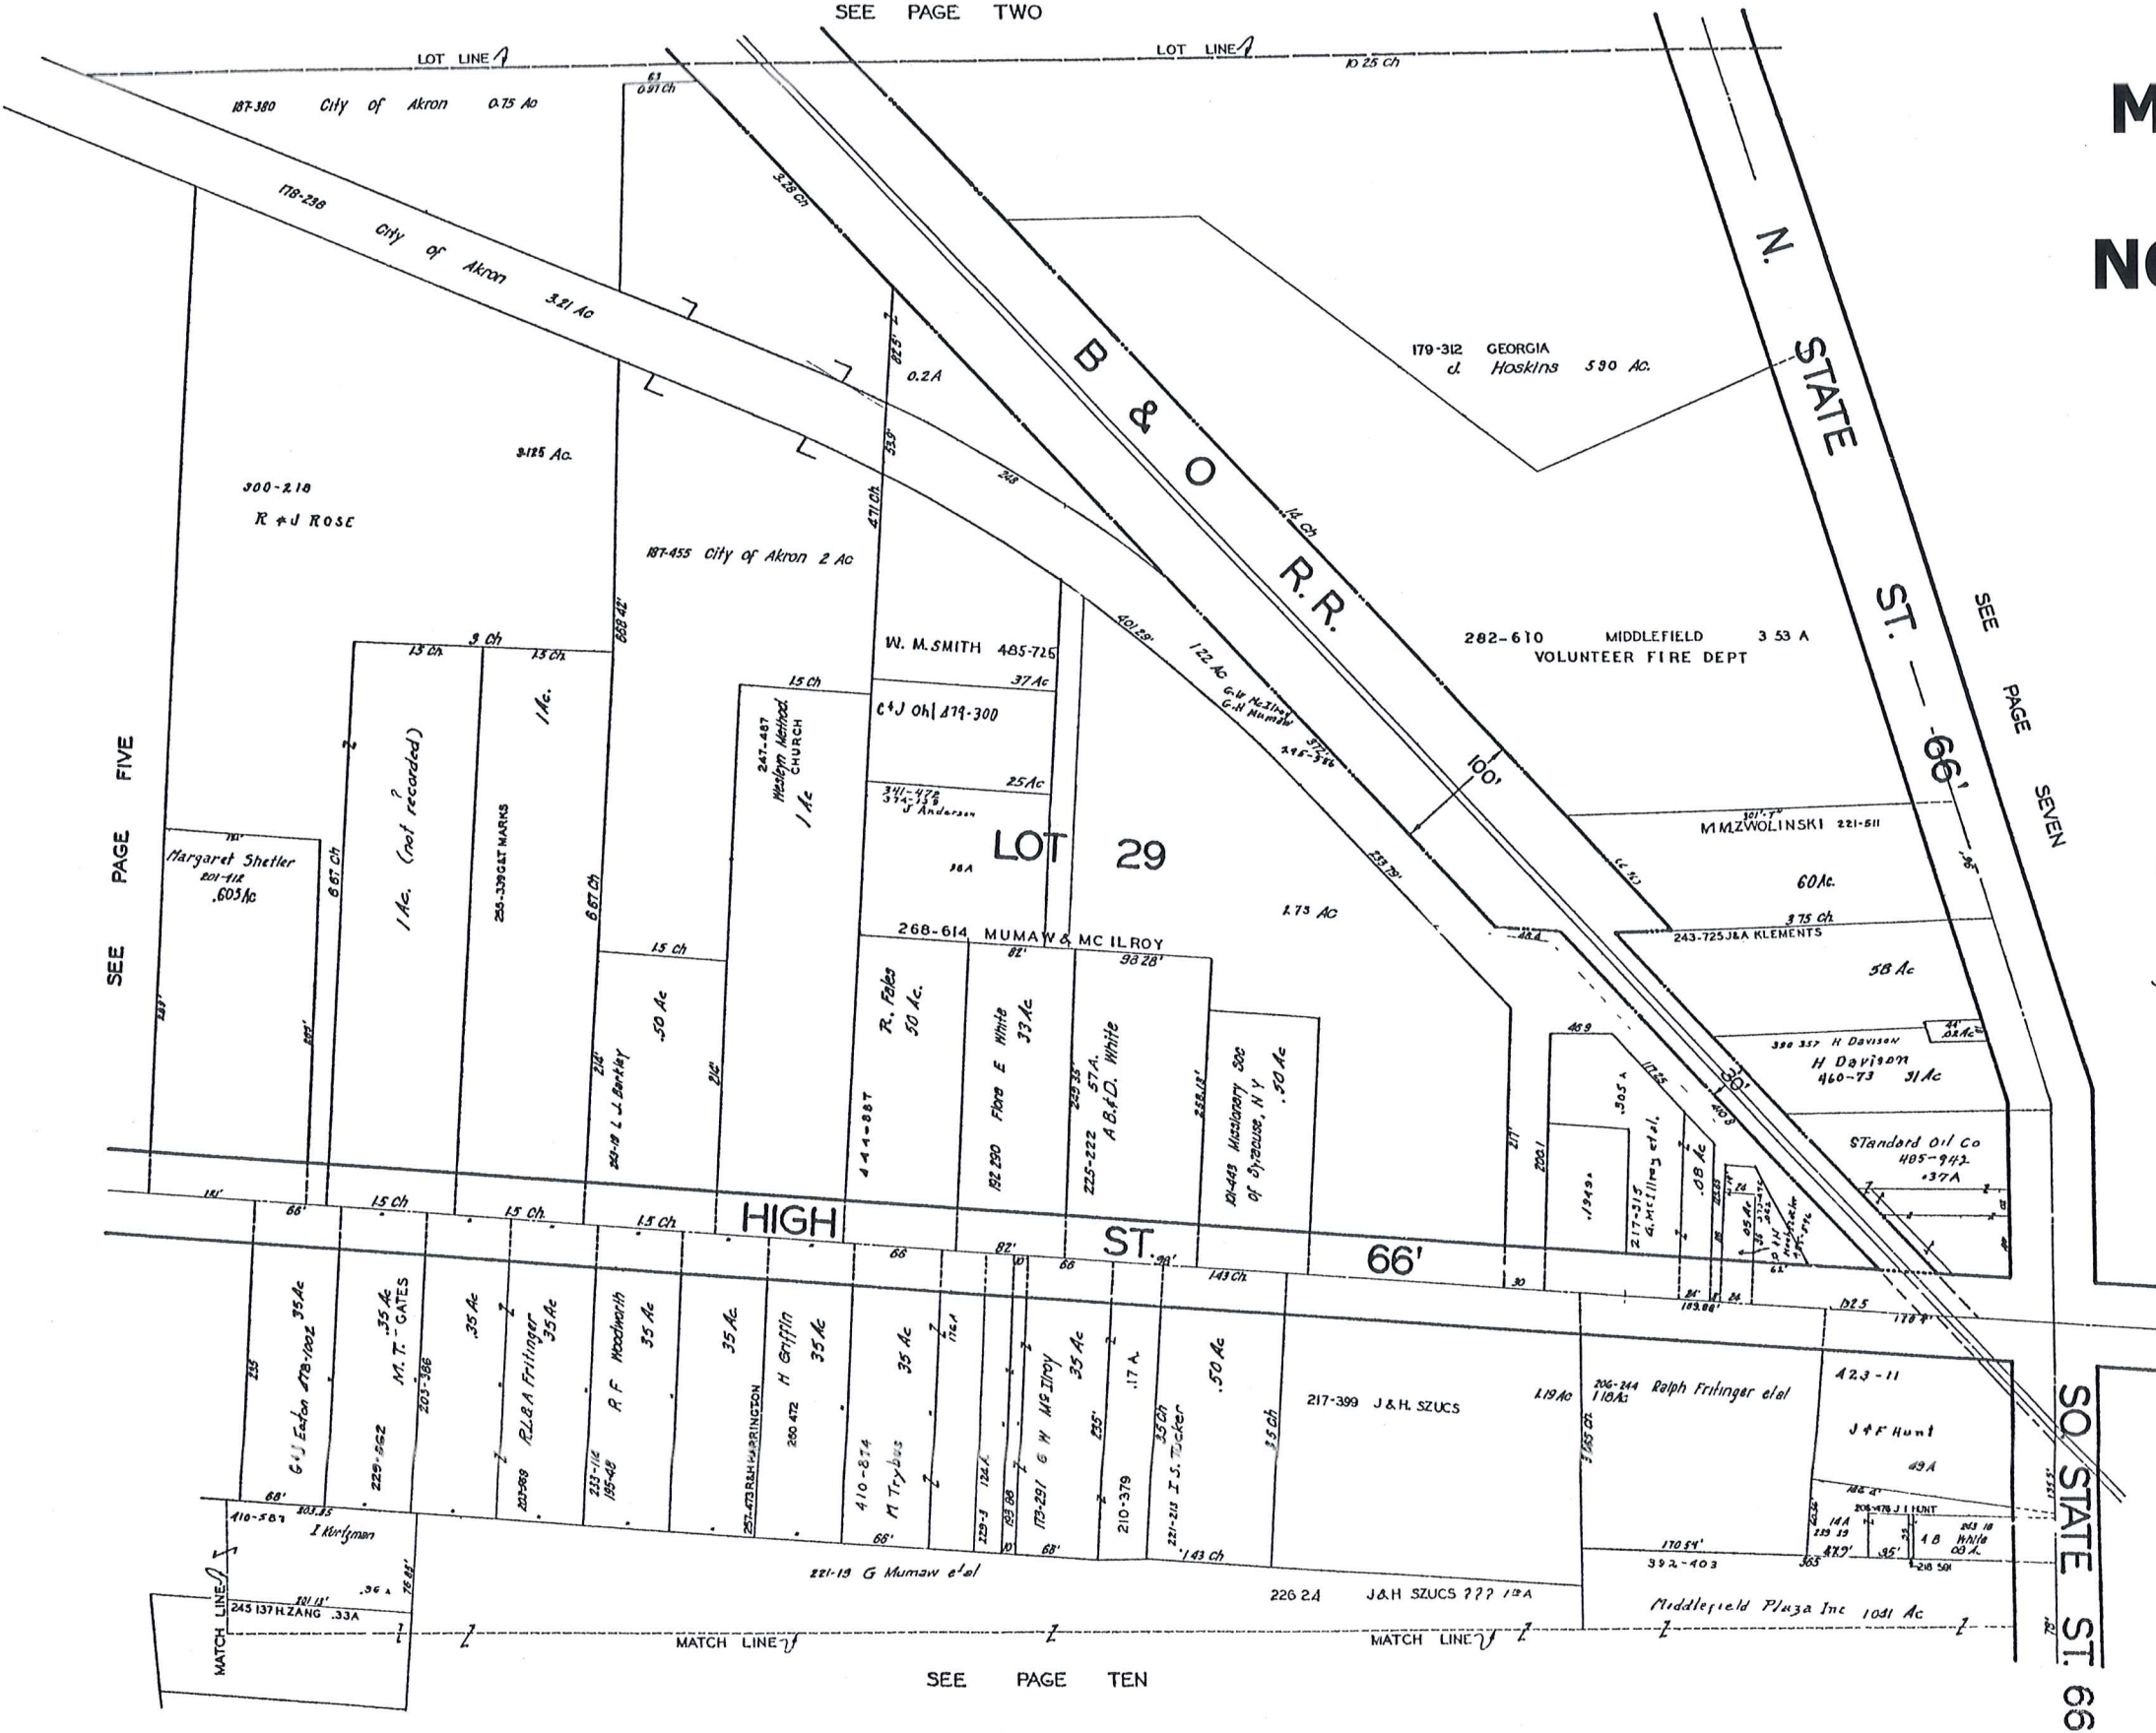

SEE PAGE TWO

MIDDLEFIELD VIL - 6 NOT TO SCALE 1968

JAN 1, 1968

SEE PAGE TEN